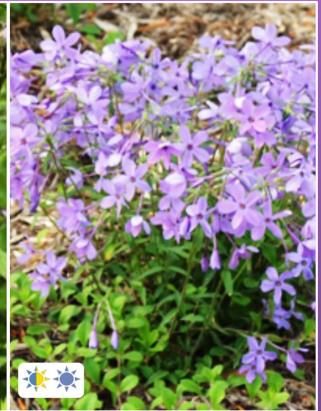

Creeping Phlox
Phlox stolonifera